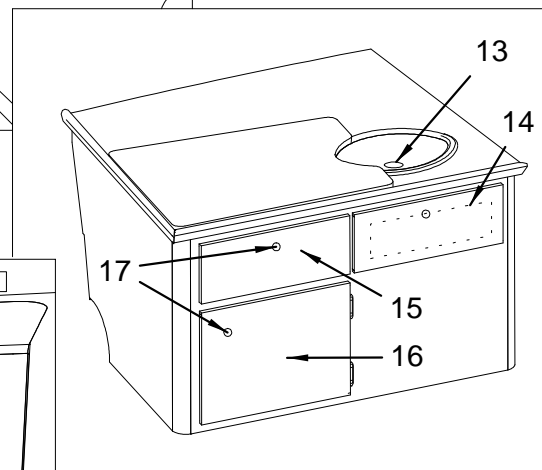

INTERIOR

INTERIOR

- 1 1693741 BOLT, BARREL ROLLER CATCH LONG THROW
- 1701394 HINGE, SS 1/2"X 12" PIANO FLAT
- 1701758 BUTTON, LASHING WHT
- 1703245 HOOK, ROD HOLDER NYLON D/W
- 1704905 CORD, SHOCK/BUNGEE 1/4" 500'RL WHT W/BLK
- 1706682 LIFT RING, HOG RING SS 600LB
- 1718860 HOLDER, CABIN POLE ARCW
- 1718861 SHIM, CABIN POLEHOLDER ARCW
- 2 1692722 BOX, TACKLE BOX DRWR WHT
- 1701586 LATCHES, DOOR W/STRIKER
- 1702513 HINGE, DASH LID
- 3 1701480 STOVE, ALC 1-BURNER
- 4 1703484 HEADS, PORTA POTTI-PASSPORT 8L (54060)
- 1703569 BRACKET, PORTA-POTTI HOLD DOWN
- 5 172205 HOOK, CABIN DOOR 1.75"
- 6 1738394 COVER, WIPER MTR VACFORM UTILITY ABS WHT
- 7 1701852 "GT" UNIVERSAL NET UN-25
- 8 1704190 TABLE POST MOUNTS, ALUM ANODIZED
- 1706596 TEAK, #150 102" MIN
- 9 1761016 2509WA 03,WOOD ASSY,VBTRH TBL ASSY
- 10 177436 BRACKET, CHR/BRS TBL WALL MNT
- 11 1703116 TABLE POST MOUNTS, BASE W/STUD ALUM ANODIZED
- 12 1701861 TABLE POST, LEG W/THREADS AND FLANGE 30"
- 1702146 PLUG, TBL BASE 350EA
- 13 1692742 BOARD, CUTTING BOARD GLY DRM WHT
- 14 1701712 SINK, 10" X 13" OVAL SS
- 15 1701737 SINK, TRAY & HINGES WHT UN10
- 1761012 2509WA 03,WOOD ASSY,GLY DRWRFC
- 16 1761011 2509WA 03,WOOD ASSY,LWR GLY DOOR
- 17 1698045 HANDLE, DOOR SATIN CHR
- 1703545 LATCH, NYLATCH ROLL CATCH W/STRIKER 250EA
- 18 1695336 CO MONITOR, SURFACE MOUNT
- 19 1695336 CO MONITOR, SURFACE MOUNT
- 20 1703211 HINGE, SEMI CONCEALED
- 21 1762316 2509WA 03,WOOD ASSY,CNSL DOOR
- 1701863 LIFT RING, N/LOCKING
- 22 1698281 WEBBING, NYLON WEBGRAY 50YDRL
- 23 1718862 COVER, ICE BOX HDPE ARCW
- 24 1702207 COOLER, 36 QUART
- 25 1698449 DISPOSALS, RACK SACK 3 GALLON
- 26 1761014 2509WA 03,WOOD ASSY,PRT CAB DOOR

NOT SHOWN

- 1698921 CAP, SNAP BLK 5M
- 1701671 HOLDER, TOILET PAPER DRMWHT
- 1702453 LIFT HANDLE, LIFT HATCH 2.25" LONG
- 1702882 SLIDE, 16" WHT DELUXE
- 1761016 2509WA 03,WOOD ASSY,VBTRH TBL ASSY

OWNERS PACKET