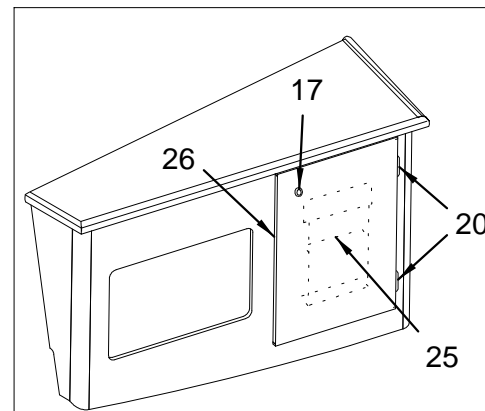

INTERIOR

INTERIOR

- 1 1693741 BOLT, BARREL ROLLER CATCH LONG THROW
- 1701394 HINGE, SS 1/2"X 12" PIANO FLAT
- 1701758 BUTTON, LASHING WHT
- 1703245 HOOK, ROD HOLDER NYLON D/W
- 1704905 CORD, SHOCK/BUNGEE 1/4" 500'RL WHT W/BLK
- 1706682 LIFT RING, HOG RING SS 600LB
- 1718860 HOLDER, CABIN POLE ARCW
- 1718861 SHIM, CABIN POLEHOLDER ARCW
- 2 1692722 BOX, TACKLE BOX DRWR WHT
- 1701586 LATCHES, DOOR W/STRIKER
- 1702513 HINGE, DASH LID
- 3 1701480 STOVE, ALC 1-BURNER
- 4 1703484 HEADS, PORTA POTTI-PASSPORT 8L (54060)
- 1703569 BRACKET, PORTA-POTTI HOLD DOWN
- 5 172205 HOOK, CABIN DOOR 1.75"
- 6 1738394 COVER, WIPER MTR VACFORM UTILITY ABS WHT
- 7 1701852 "GT" UNIVERSAL NET UN-25
- 8 1704190 TABLE POST MOUNTS, ALUM ANODIZED
- 1706596 TEAK, #150 102" MIN
- 9 1761016 2509WA 03,WOOD ASSY,VBTRH TBL ASSY
- 10 177436 BRACKET, CHR/BRS TBL WALL MNT
- 11 1703116 TABLE POST MOUNTS, BASE W/STUD ALUM ANODIZED
- 12 1701861 TABLE POST, LEG W/THREADS AND FLANGE 30"
- 1702146 PLUG, TBL BASE 350EA
- 13 1692742 BOARD, CUTTING BOARD GLY DRM WHT
- 14 1701712 SINK, 10" X 13" OVAL SS
- 15 1701737 SINK, TRAY & HINGES WHT UN10
- 1761012 2509WA 03,WOOD ASSY,GLY DRWRFC
- 16 1761011 2509WA 03,WOOD ASSY,LWR GLY DOOR
- 17 1698045 HANDLE, DOOR SATIN CHR
- 1703545 LATCH, NYLATCH ROLL CATCH W/STRIKER 250EA
- 18 1695336 CO MONITOR, SURFACE MOUNT
- 19 1695336 CO MONITOR, SURFACE MOUNT
- 20 1703211 HINGE, SEMI CONCEALED
- 21 1762316 2509WA 03,WOOD ASSY,CNSL DOOR
- 1701863 LIFT RING, N/LOCKING
- 22 1698281 WEBBING, NYLON WEBGRAY 50YDRL
- 23 1718862 COVER, ICE BOX HDPE ARCW
- 24 1702207 COOLER, 36 QUART
- 25 1698449 DISPOSALS, RACK SACK 3 GALLON
- 26 1761014 2509WA 03,WOOD ASSY,PRT CAB DOOR

NOT SHOWN

- 1698921 CAP, SNAP BLK 5M
- 1701671 HOLDER, TOILET PAPER DRMWHT
- 1702453 LIFT HANDLE, LIFT HATCH 2.25" LONG
- 1702882 SLIDE, 16" WHT DELUXE
- 1761016 2509WA 03,WOOD ASSY,VBTRH TBL ASSY

OWNERS PACKET