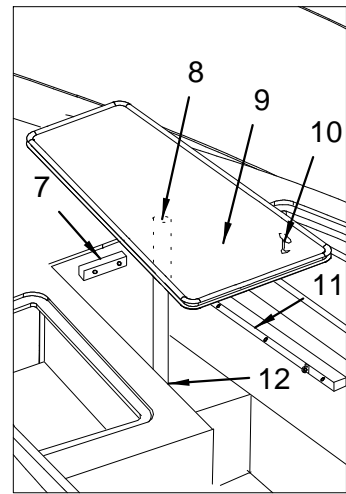

INTERIOR

INTERIOR

- 1 1693741 BOLT, BARREL ROLLER CATCH LONG THROW
- 1701394 HINGE, SS 1/2"X 12" PIANO FLAT
- 1701758 BUTTON, LASHING WHT
- 1703245 HOOK, ROD HOLDER NYLON D/W
- 1704905 CORD, SHOCK/BUNGEE 1/4" 500'RL WHT W/BLK
- 1706682 LIFT RING, HOG RING SS 600LB
- 1718860 HOLDER, CABIN POLE ARCW
- 1718861 SHIM, CABIN POLEHOLDER ARCW
- 2 1692722 BOX, TACKLE BOX DRWR WHT
- 1701586 LATCHES, DOOR W/STRIKER
- 1702513 HINGE, DASH LID
- 3 1701480 STOVE, ALC 1-BURNER
- 4 1703484 HEADS, PORTA POTTI-PASSPORT 8L (54060)
- 1703569 BRACKET, PORTA-POTTI HOLD DOWN
- 5 172205 HOOK, CABIN DOOR 1.75"
- 6 1738394 COVER, WIPER MTR VACFORM UTILITY ABS WHT
- 7 1701852 "GT" UNIVERSAL NET UN-25
- 8 1704190 TABLE POST MOUNTS, ALUM ANODIZED
- 1706596 TEAK, #150 102" MIN
- 9 1761016 2509WA 03,WOOD ASSY,VBTRH TBL ASSY
- 10 177436 BRACKET, CHR/BRS TBL WALL MNT
- 11 1703116 TABLE POST MOUNTS, BASE W/STUD ALUM ANODIZED
- 12 1701861 TABLE POST, LEG W/THREADS AND FLANGE 30"
- 1702146 PLUG, TBL BASE 350EA
- 13 1692742 BOARD, CUTTING BOARD GLY DRM WHT
- 14 1701712 SINK, 10" X 13" OVAL SS
- 15 1701737 SINK, TRAY & HINGES WHT UN10
- 1761012 2509WA 03,WOOD ASSY,GLY DRWRFC
- 16 1761011 2509WA 03,WOOD ASSY,LWR GLY DOOR
- 17 1698045 HANDLE, DOOR SATIN CHR
- 1703545 LATCH, NYLATCH ROLL CATCH W/STRIKER 250EA
- 18 1695336 CO MONITOR, SURFACE MOUNT
- 19 1695336 CO MONITOR, SURFACE MOUNT
- 20 1703211 HINGE, SEMI CONCEALED
- 21 1762316 2509WA 03,WOOD ASSY,CNSL DOOR
- 1701863 LIFT RING, N/LOCKING
- 22 1698281 WEBBING, NYLON WEBGRAY 50YDRL
- 23 1718862 COVER, ICE BOX HDPE ARCW
- 24 1702207 COOLER, 36 QUART
- 25 1698449 DISPOSALS, RACK SACK 3 GALLON
- 26 1761014 2509WA 03,WOOD ASSY,PRT CAB DOOR

NOT SHOWN

- 1698921 CAP, SNAP BLK 5M
- 1701671 HOLDER, TOILET PAPER DRMWHT
- 1702453 LIFT HANDLE, LIFT HATCH 2.25" LONG
- 1702882 SLIDE, 16" WHT DELUXE
- 1761016 2509WA 03,WOOD ASSY,VBTRH TBL ASSY

OWNERS PACKET