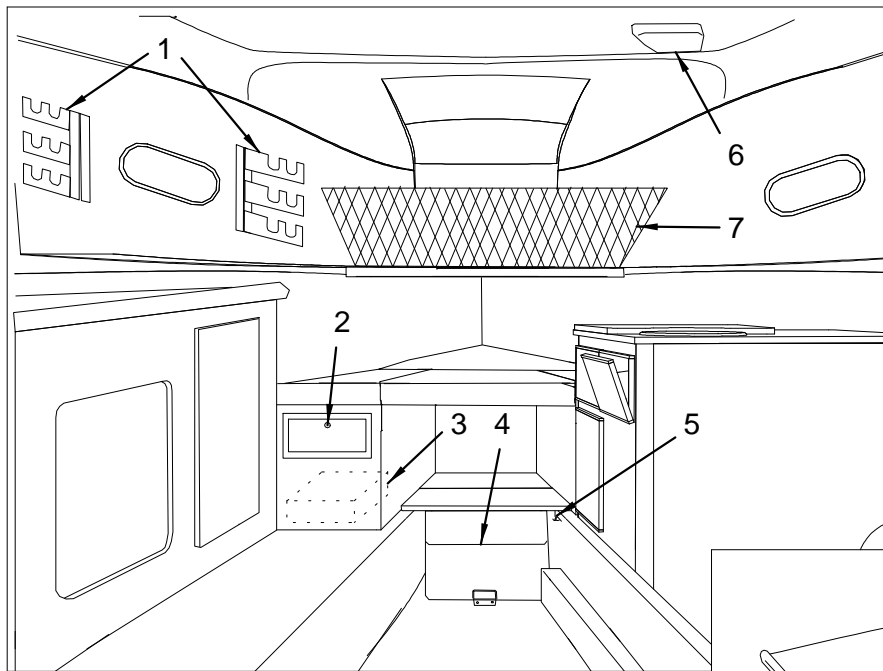

INTERIOR

INTERIOR

- 1 1693741 BOLT, BARREL ROLLER CATCH LONG THROW
- 1701394 HINGE, SS 1/2"X 12" PIANO FLAT
- 1701758 BUTTON, LASHING WHT
- 1703245 HOOK, ROD HOLDER NYLON D/W
- 1704905 CORD, SHOCK/BUNGEE 1/4" 500'RL WHT W/BLK
- 1706682 LIFT RING, HOG RING SS 600LB
- 1718860 HOLDER, CABIN POLE ARCW
- 1718861 SHIM, CABIN POLEHOLDER ARCW
- 2 1692722 BOX, TACKLE BOX DRWR WHT
- 1701586 LATCHES, DOOR W/STRIKER
- 1702513 HINGE, DASH LID
- 3 1701480 STOVE, ALC 1-BURNER
- 4 1703484 HEADS, PORTA POTTI-PASSPORT 8L (54060)
- 1703569 BRACKET, PORTA-POTTI HOLD DOWN
- 5 172205 HOOK, CABIN DOOR 1.75"
- 6 1738394 COVER, WIPER MTR VACFORM UTILITY ABS WHT
- 7 1701852 "GT" UNIVERSAL NET UN-25
- 8 1704190 TABLE POST MOUNTS, ALUM ANODIZED
- 1706596 TEAK, #150 102" MIN
- 9 1761016 2509WA 03,WOOD ASSY,VBTRH TBL ASSY
- 10 177436 BRACKET, CHR/BRS TBL WALL MNT
- 11 1703116 TABLE POST MOUNTS, BASE W/STUD ALUM ANODIZED
- 12 1701861 TABLE POST, LEG W/THREADS AND FLANGE 30"
- 1702146 PLUG, TBL BASE 350EA
- 13 1692742 BOARD, CUTTING BOARD GLY DRM WHT
- 14 1701712 SINK, 10" X 13" OVAL SS
- 15 1701737 SINK, TRAY & HINGES WHT UN10
- 1761012 2509WA 03,WOOD ASSY,GLY DRWRFC
- 16 1761011 2509WA 03,WOOD ASSY,LWR GLY DOOR
- 17 1698045 HANDLE, DOOR SATIN CHR
- 1703545 LATCH, NYLATCH ROLL CATCH W/STRIKER 250EA
- 18 1695336 CO MONITOR, SURFACE MOUNT
- 19 1695336 CO MONITOR, SURFACE MOUNT
- 20 1703211 HINGE, SEMI CONCEALED
- 21 1762316 2509WA 03,WOOD ASSY,CNSL DOOR
- 1701863 LIFT RING, N/LOCKING
- 22 1698281 WEBBING, NYLON WEBGRAY 50YDRL
- 23 1718862 COVER, ICE BOX HDPE ARCW
- 24 1702207 COOLER, 36 QUART
- 25 1698449 DISPOSALS, RACK SACK 3 GALLON
- 26 1761014 2509WA 03,WOOD ASSY,PRT CAB DOOR

NOT SHOWN

- 1698921 CAP, SNAP BLK 5M
- 1701671 HOLDER, TOILET PAPER DRMWHT
- 1702453 LIFT HANDLE, LIFT HATCH 2.25" LONG
- 1702882 SLIDE, 16" WHT DELUXE
- 1761016 2509WA 03,WOOD ASSY,VBTRH TBL ASSY

OWNERS PACKET