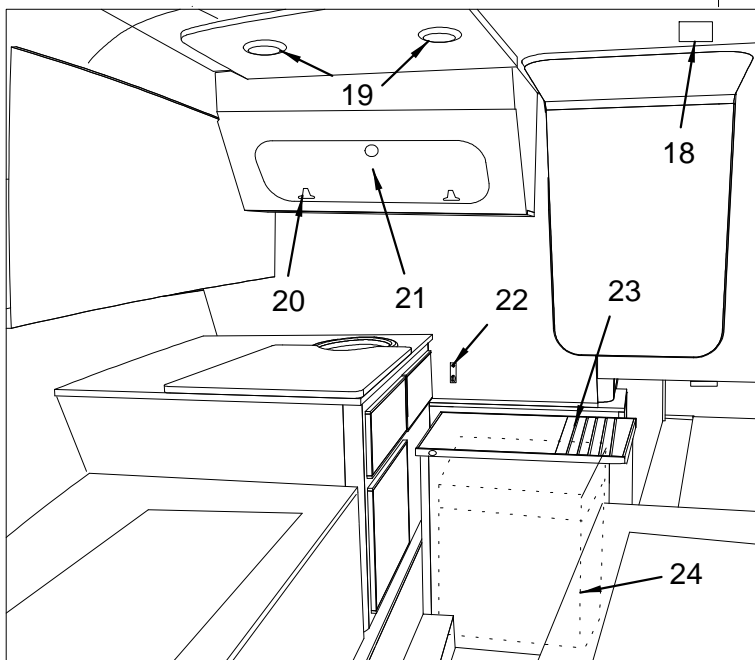

INTERIOR

INTERIOR

- 1 1693741 BOLT, BARREL ROLLER CATCH LONG THROW
- 1701394 HINGE, SS 1/2"X 12" PIANO FLAT
- 1701758 BUTTON, LASHING WHT
- 1703245 HOOK, ROD HOLDER NYLON D/W
- 1704905 CORD, SHOCK/BUNGEE 1/4" 500'RL WHT W/BLK
- 1706682 LIFT RING, HOG RING SS 600LB
- 1718860 HOLDER, CABIN POLE ARCW
- 1718861 SHIM, CABIN POLEHOLDER ARCW
- 2 1692722 BOX, TACKLE BOX DRWR WHT
- 1701586 LATCHES, DOOR W/STRIKER
- 1702513 HINGE, DASH LID
- 3 1701480 STOVE, ALC 1-BURNER
- 4 1703484 HEADS, PORTA POTTI-PASSPORT 8L (54060)
- 1703569 BRACKET, PORTA-POTTI HOLD DOWN
- 5 172205 HOOK, CABIN DOOR 1.75"
- 6 1738394 COVER, WIPER MTR VACFORM UTILITY ABS WHT
- 7 1701852 "GT" UNIVERSAL NET UN-25
- 8 1704190 TABLE POST MOUNTS, ALUM ANODIZED
- 1706596 TEAK, #150 102" MIN
- 9 1761016 2509WA 03,WOOD ASSY,VBTRH TBL ASSY
- 10 177436 BRACKET, CHR/BRS TBL WALL MNT
- 11 1703116 TABLE POST MOUNTS, BASE W/STUD ALUM ANODIZED
- 12 1701861 TABLE POST, LEG W/THREADS AND FLANGE 30"
- 1702146 PLUG, TBL BASE 350EA
- 13 1692742 BOARD, CUTTING BOARD GLY DRM WHT
- 14 1701712 SINK, 10" X 13" OVAL SS
- 15 1701737 SINK, TRAY & HINGES WHT UN10
- 1761012 2509WA 03,WOOD ASSY,GLY DRWRFC
- 16 1761011 2509WA 03,WOOD ASSY,LWR GLY DOOR
- 17 1698045 HANDLE, DOOR SATIN CHR
- 1703545 LATCH, NYLATCH ROLL CATCH W/STRIKER 250EA
- 18 1695336 CO MONITOR, SURFACE MOUNT
- 19 1695336 CO MONITOR, SURFACE MOUNT
- 20 1703211 HINGE, SEMI CONCEALED
- 21 1762316 2509WA 03,WOOD ASSY,CNSL DOOR
- 1701863 LIFT RING, N/LOCKING
- 22 1698281 WEBBING, NYLON WEBGRAY 50YDRL
- 23 1718862 COVER, ICE BOX HDPE ARCW
- 24 1702207 COOLER, 36 QUART
- 25 1698449 DISPOSALS, RACK SACK 3 GALLON
- 26 1761014 2509WA 03,WOOD ASSY,PRT CAB DOOR

NOT SHOWN

- 1698921 CAP, SNAP BLK 5M
- 1701671 HOLDER, TOILET PAPER DRMWHT
- 1702453 LIFT HANDLE, LIFT HATCH 2.25" LONG
- 1702882 SLIDE, 16" WHT DELUXE
- 1761016 2509WA 03,WOOD ASSY,VBTRH TBL ASSY

OWNERS PACKET